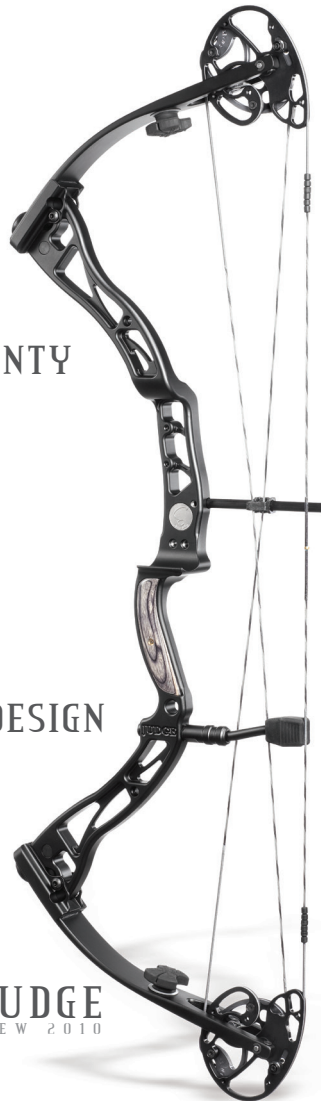

Simply Perfect.

LIFETIME
Transferrable
WARRANTY

PROVEN
Materials and DESIGN

JUDGE
NEW 2010

ELITE Hunt
GUARANTEE

No GIMMICKS

SPEED without
COMPROMISE

*Elite Archery*TM
PERFECTED EXCELLENCE