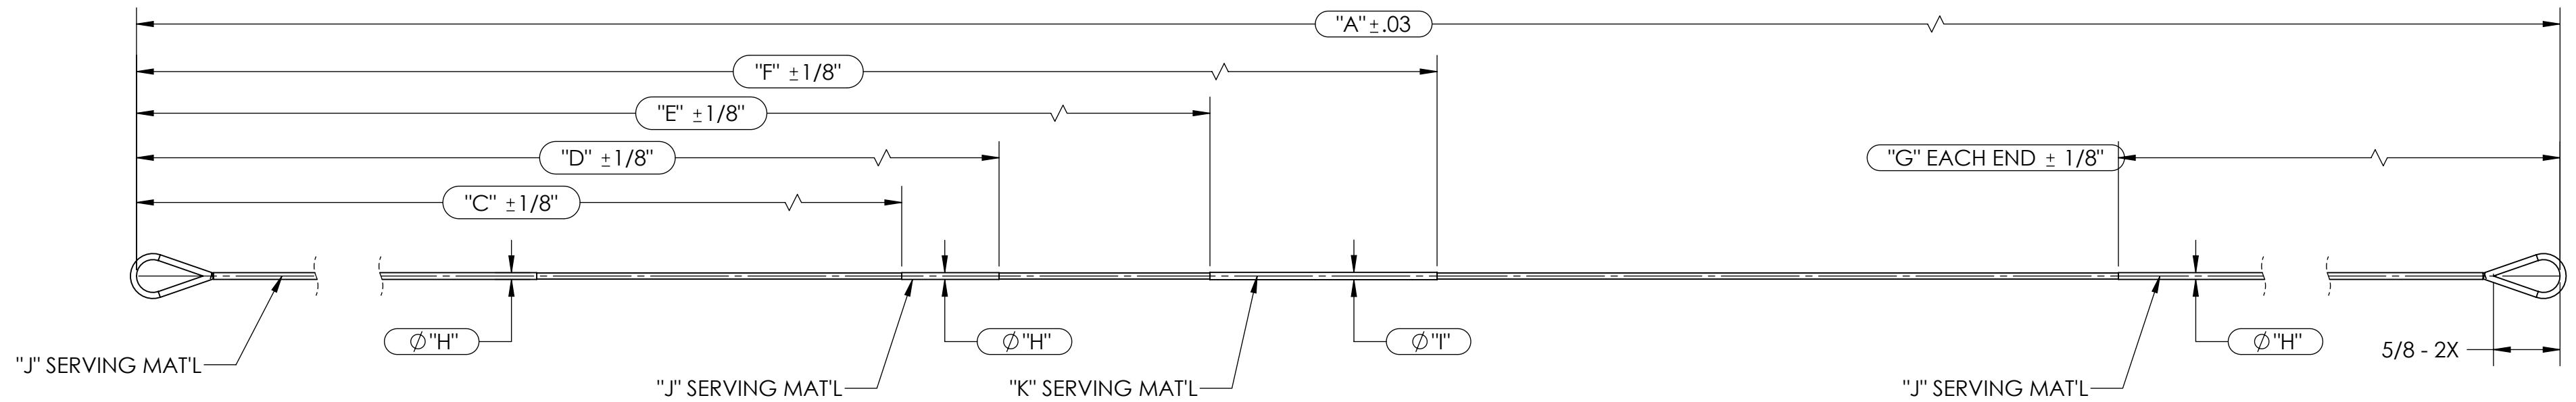

AMO COMPOUND BOW STRING LENGTH STANDARD

Compound bowstring length shall be designated by its stretched length as determined by placing the string loops over 1/4" diameter steel pins and stretching with 100 lbs. of tension. Measurement is taken from outside of pin to outside of pin. Tolerance is +/- 1/4" after 20 seconds under tension load.

NOTE:
0.1 TWIST RATE IS 4 TO 6 TWISTS PER 6" OF BOWSTRING LENGTH

REVISIONS				
ZONE	REV.	DESCRIPTION	DATE	APPROVED
	A	2014 STRING CHART	06-25-2013	MWD
C2	B	RE-DIMENSIONED	07-23-2013	MWD
	C	ADDED ENERGY 32 STRING	08-28-2013	MWD
	D	ENERGY 32 WAS 24-1/2" & 28-1/2" / NOW 24-13/16" & 28-13/16"	09-12-2013	MWD
	E	SERVING TOLERANCE WAS +/- .100 - NOW +/- 1/8"	09-20-2013	MWD

PART NUMBER	BOWMODEL	STRING LENGTH	STRING MATERIAL	NUMBER OF STRANDS	"A"	"C"	"D"	"E"	"F"	"G"	"H"	"I"	"J"	"K"
10161-	2013 PULSE	58-7/16"	BCY "X"	24	58-7/16"	22-11/16"	24-3/16"	27-7/16"	31-7/16"	17"	.100/.104"	.108/.112"	3-D	62 XS .021
10162-	2013 PURE	60-3/8"	BCY "X"	24	60-3/8"	23-5/8"	25-1/8"	28-3/8"	32-3/8"	17"	.100/.104"	.108/.112"	3-D	62 XS .021
10164-	2013 TOUR	58-5/8"	BCY "X"	24	58-5/8"	22-1/2"	24"	27-5/8"	31-5/8"	15-1/4"	.100/.104"	.108/.112"	3-D	62 XS .021
10171-	2013 TOUR W/ESX	60-5/8"	BCY "X"	24	60-5/8"	23-5/8"	25-1/8"	29-1/2"	32-1/2"	16"	.100/.104"	.108/.112"	3-D	62 XS .021
10305-	2013 ANSWER	56-1/8"	BCY "X"	24	56-1/8"	21-1/4"	22-3/4"	25-7/8"	29-7/8"	16"	.100/.104"	.108/.112"	3-D	62 XS .021
10392-	2013 HUNTER W/LARGE BASE	54-1/2"	BCY "X"	24	54-1/2"	20-5/8"	22-1/8"	25-1/2"	29-1/2"	17"	.100/.104"	.108/.112"	3-D	62 XS .021
10396-	2013 HUNTER W/SMALL BASE	51-1/2"	BCY "X"	24	51-1/2"	19-1/4"	20-3/4"	23 - 3/4"	27-3/4"	15-1/2"	.100/.104"	.108/.112"	3-D	62 XS .021
10425-	ENERGY 35 LARGE BASE	57-1/4"	BCY "X"	24	57-1/4"	22-1/4"	23-3/4"	26-1/2"	30-1/2"	16-3/8"	.100/.104"	.108/.112"	3-D	62 XS .021
10479-	ENERGY 32 LARGE BASE	54-3/8"	BCY "X"	24	54-3/8"	20-3/4"	22-1/2"	24-13/16"	28-13/16"	16-3/8"	.100/.104"	.108/.112"	3-D	062 XS .021

COLOR CHART
PART NO.-01
Camo Bows (AP, MAX1 and AT Editions)
· 8190 Tan
· 8190 Camo
· 3D Serving
· Black 62XS Center Serving

PART NO.-02
Ninja Bows
· 8190 Black
· 8190 White & Black
· 3D Serving
· Black 62XS Center Serving

PART NO.-03
AP Snow Bows (APS and AT Edition Snow)
· 8190 Tan
· 8190 White & Black
· 3D Serving
· Black 62XS Center Serving

UNLESS OTHERWISE SPECIFIED:		NAME	DATE	Elite Archery 235 Middle Road Henrietta, NY 14467 TITLE: 2014 STRING CHART SIZE PART NO. REV C SEE CHART E SCALE: 1:8 SHEET 1 OF 1	
DIMENSIONS ARE IN INCHES		DRAWN	MWD		06-14-13
TOLERANCES:		CHECKED			
FRACTIONAL ± .030		ENG APPR.			
ANGULAR: MATCH ± 3 DEGREES		MFG APPR.			
TWO PLACE DECIMAL ± .010		Q.A.			
THREE PLACE DECIMAL ± .005		COMMENTS:			
NEXT ASSY	USED ON	FINISH			
APPLICATION		DO NOT SCALE DRAWING